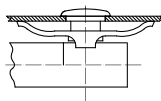

S X ? ?

SERIES

CUT OUT

DRAWING

27

○
ø 8 mm
th 0.5 ... 2 mm

28

Custom

?

M No lens

P Drawing M + lens

Lens available also separately SX27TP...

9 No lens

6 Drawing 9 + lens

F Drawing 9 + lens

Lens available also separately SX28T6...

Lens available also separately SX28TF...

Further lens shapes available on demand

H One piece

○
ø 9 mm
th 0.8 ... 2 mm

○
ø 9 mm
th 0.8 ... 2 mm

S	X	SERIES	DRAWING	TERMINAL	FUNCTION	VOLTAGE	TEMP.	COLOUR	WIRES	0	0