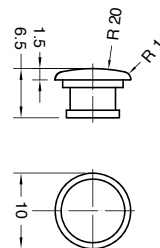

S X ? ?

SERIES

CUT OUT

DRAWING

27

○
ø 8 mm
th 0.5 ... 2 mm

28

Custom

?

M No lens

P Drawing M + lens

Lens available also separately SX27TP...

9 No lens

6 Drawing 9 + lens

F Drawing 9 + lens

Lens available also separately SX28T6...

Lens available also separately SX28TF...

Further lens shapes available on demand

H One piece

○
ø 9 mm
th 0.8 ... 2 mm

○
ø 9 mm
th 0.8 ... 2 mm

S	X	SERIES	DRAWING	TERMINAL	FUNCTION	VOLTAGE	TEMP.	COLOUR	WIRES	0	0

??? Terminal K - R
Indicator light with wires

Wires Material:

- PVC (up to T90 °C)
- SILICONE (up to T200 °C)

Wires Length:
from 60 mm to 600 mm (special version available up to 1.450 mm)

Wires Ends:

- pre-stripped (from 5.5 to 18 mm)
- stripped (from 5.5 to 18 mm)
- not stripped
- crimp terminals