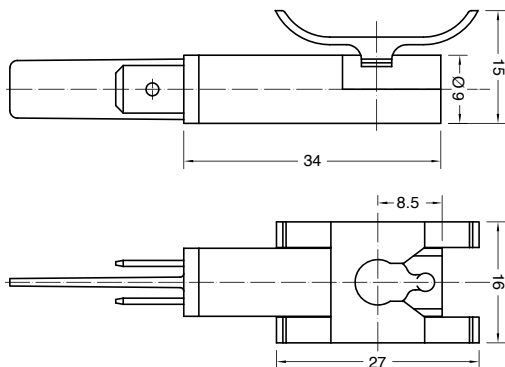

S X ? ?

SERIES

CUT OUT

DRAWING

27

○
ø 8 mm
th 0.5 ... 2 mm

28

Custom

?

M No lens

P Drawing M + lens

Lens available also separately SX27TP...

9 No lens

6 Drawing 9 + lens

F Drawing 9 + lens

Lens available also separately SX28T6...

Lens available also separately SX28TF...

Further lens shapes available on demand

H One piece

○
ø 9 mm
th 0.8 ... 2 mm

○
ø 9 mm
th 0.8 ... 2 mm

S	X	SERIES	DRAWING	TERMINAL	FUNCTION	VOLTAGE	TEMP.	COLOUR	WIRES	0	0

??? Terminal K - R
Indicator light with wires

Wires Material:

- PVC (up to T90 °C)
- SILICONE (up to T200 °C)

Wires Length:
from 60 mm to 600 mm (special version available up to 1.450 mm)

Wires Ends:

- pre-stripped (from 5.5 to 18 mm)
- stripped (from 5.5 to 18 mm)
- not stripped
- crimp terminals