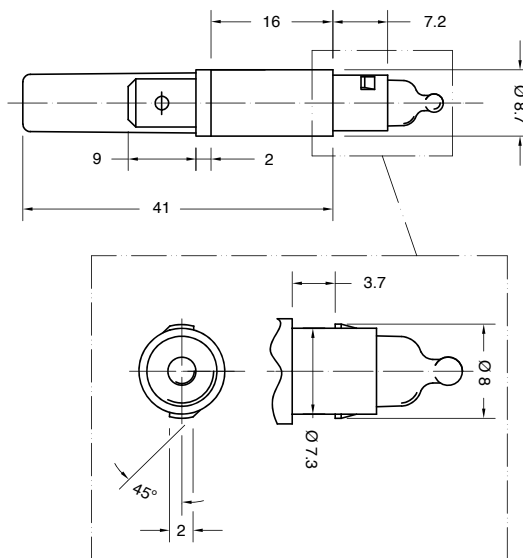

S X ? ?

SERIES

CUT OUT

DRAWING

27

○
ø 8 mm
th 0.5 ... 2 mm

28

Custom

?

M No lens

P Drawing M + lens

Lens available also separately SX27TP...

9 No lens

6 Drawing 9 + lens

F Drawing 9 + lens

Lens available also separately SX28T6...

Lens available also separately SX28TF...

Further lens shapes available on demand

H One piece

○
ø 9 mm
th 0.8 ... 2 mm

○
ø 9 mm
th 0.8 ... 2 mm

S	X	SERIES	DRAWING	TERMINAL	FUNCTION	VOLTAGE	TEMP.	COLOUR	WIRES	0	0

?	?	?	?	?	?	?	?	?	?	0	0
---	---	---	---	---	---	---	---	---	---	---	---

TERMINAL	FUNCTION	VOLTAGE	TEMPERATURE	COLOUR	WIRES
----------	----------	---------	-------------	--------	-------

1 Series 27 - 28
Tabs 6.3 x 0.8