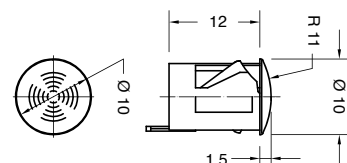

?

M No lens

P Drawing M + lens

Lens available also separately SX27TP...

9 No lens

6 Drawing 9 + lens

F Drawing 9 + lens

Lens available also separately SX28T6...

Lens available also separately SX28TF...

Further lens shapes available on demand

H One piece

○
ø 9 mm
th 0.8 ... 2 mm

○
ø 9 mm
th 0.8 ... 2 mm

S	X	SERIES	DRAWING	TERMINAL	FUNCTION	VOLTAGE	TEMP.	COLOUR	WIRES	0	0