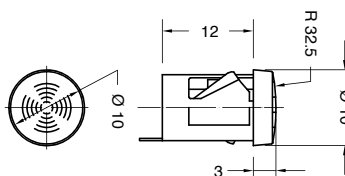

?

M No lens

P Drawing M + lens

Lens available also separately SX27TP...

9 No lens

6 Drawing 9 + lens

F Drawing 9 + lens

Lens available also separately SX28T6...

Lens available also separately SX28TF...

Further lens shapes available on demand

H One piece

○
ø 9 mm
th 0.8 ... 2 mm

○
ø 9 mm
th 0.8 ... 2 mm

S	X	SERIES	DRAWING	TERMINAL	FUNCTION	VOLTAGE	TEMP.	COLOUR	WIRES	0	0