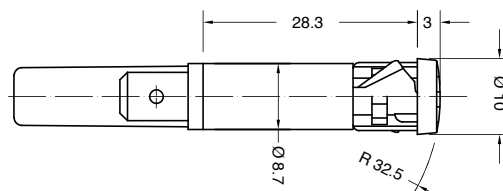

?

M No lens

P Drawing M + lens

Lens available also separately SX27TP...

9 No lens

6 Drawing 9 + lens

F Drawing 9 + lens

Lens available also separately SX28T6...

Lens available also separately SX28TF...

Further lens shapes available on demand

H One piece

○
ø 9 mm
th 0.8 ... 2 mm

○
ø 9 mm
th 0.8 ... 2 mm

S	X	SERIES	DRAWING	TERMINAL	FUNCTION	VOLTAGE	TEMP.	COLOUR	WIRES	0	0