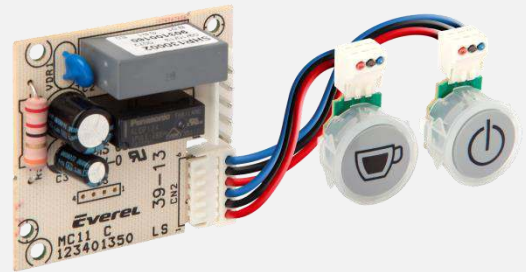

Technical features

SHR Series

Rated Voltage And Nature Of Supply: 230Vac
Frequency: 50-60Hz
Load Type 1: max. 1kW, 230Vac, $\cos\phi = 1$
Load Type 2: max. 50W, 230Vac
Stand-By Power: $< 0,5W$
Temperature: T85