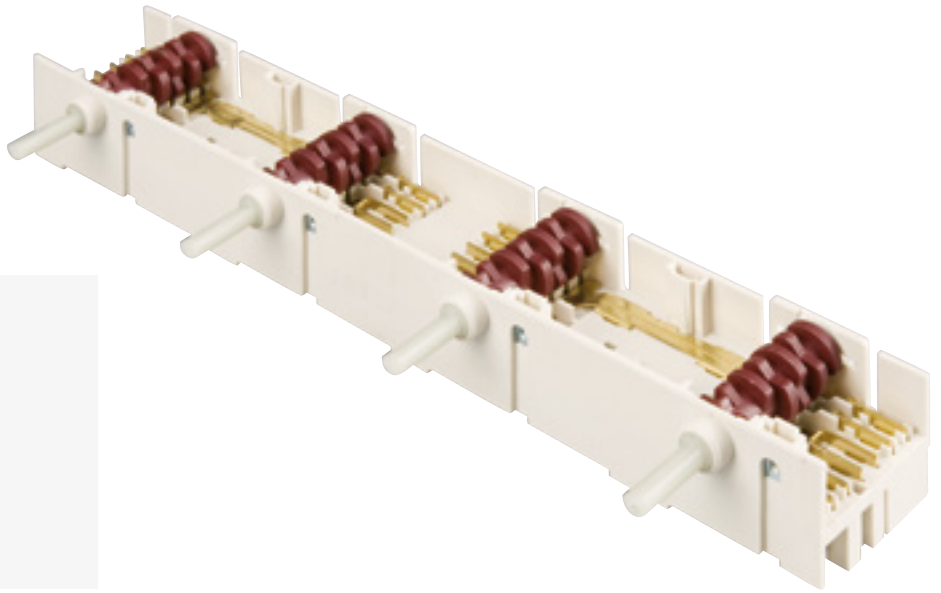

# 5HE 4 BLOCK

<b>TYPICAL APPLICATIONS</b>	Hobs control
<b>WIRING DIAGRAMAS</b>	7 positions
<b>GWFI</b>	850 °C
<b>GWT NO FLAME (&lt;2sec)</b>	750 °C

This solution integrates all wirings of four 5HE 7TAKT in a single body; robustness, compactness and easy mounting are its best features.

### RATING

**12 A / 400 VAC - 30E3**  
**T150 °C**  
**According to EN 61058-1**

16 A / 250 VAC  
 T120 °C  
 According to UL 61058-1

#### 2 versions:

L = 247.35  
 D = 65 ±0.2

L = 230.45  
 D = 60 ±0.2