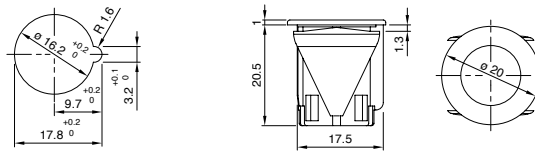

5 Standard

7 Painted

Standard

black

white

Painted

1 Standard

chrome

9 Painted

custom

Round body with antirotation rib