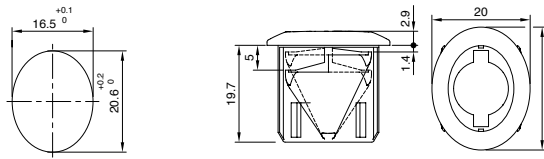

GWT

850 °C

CUT OUT

DRAWING

TYPE

BODY COLOUR

Oval body

5 Standard