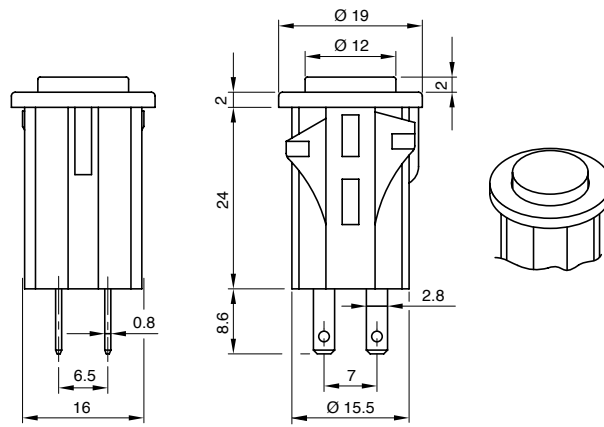

DRAWING

2

WATERPROOF CAP

- P
- 1
-
-
-
-
-
-
- 0
- 0
- 0

DRAWING FUNCTION RATING BODY COLOUR BUTTON COLOUR MARKING COLOUR MARKING

FUNCTION

4

7