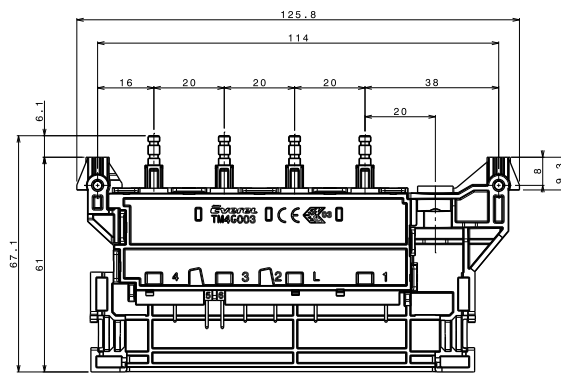

TM4G004

FEATURES	Control board with 4 push-buttons switches
APPLICATION	Cooker hoods
COMPOSITION	<ul style="list-style-type: none"> ■ Connector cover ■ Signal light SX28

DIMENSIONS

Housing for signal light model SX28