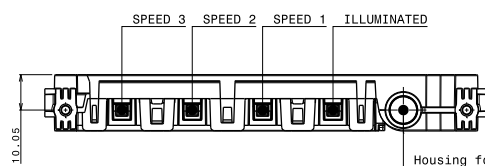

TM4G004

FEATURES	Control board with 4 push-buttons switches
APPLICATION	Cooker hoods
COMPOSITION	<ul style="list-style-type: none"> ■ Connector cover ■ Signal light SX28

DIMENSIONS

Housing for signal light model SX28